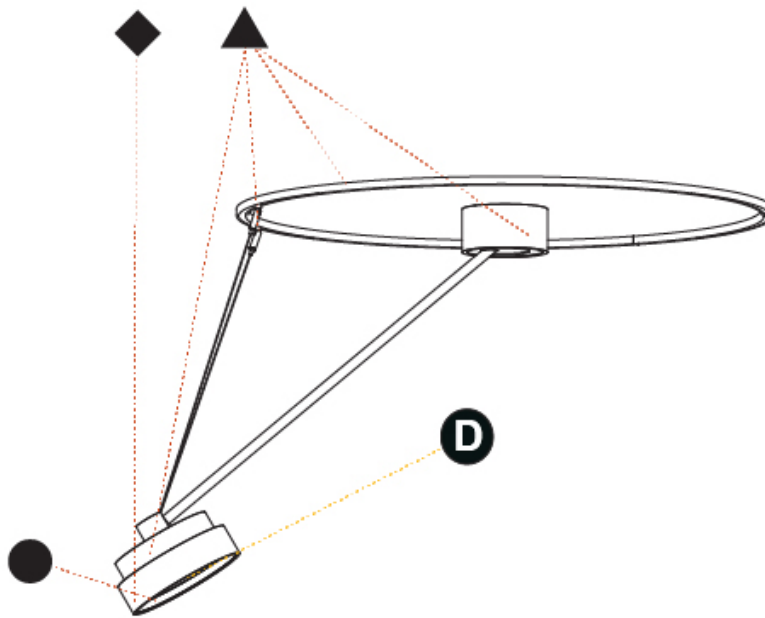

SIGN DIVA DANCER KORONA SUSPENSION

A30878-

PROJECT

TYPE

SPECIFIER

QUANTITY

DATE

A