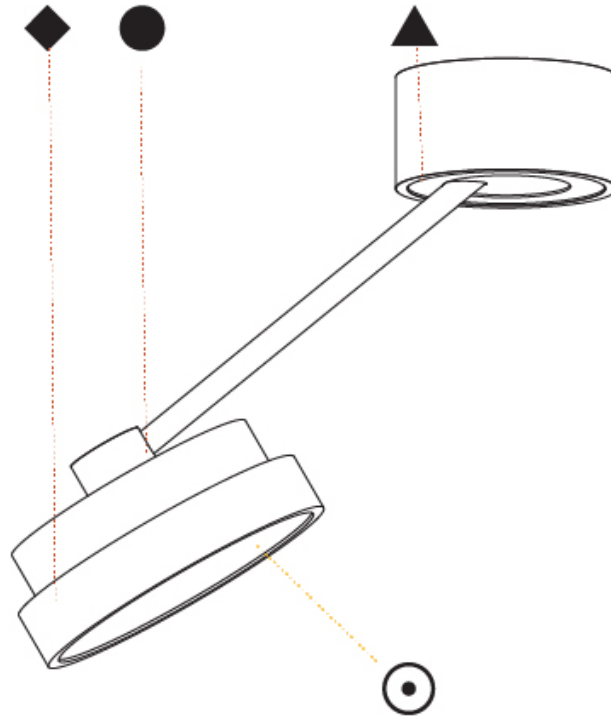

RATINGS AND CERTIFICATIONS

Certified By: Certified for North American Standards
 IP rating: IP20

SIGN DIVA DANCER KORONA SUSPENSION

A300043-

PROJECT	_____
TYPE	_____
SPECIFIER	_____
QUANTITY	_____
DATE	_____