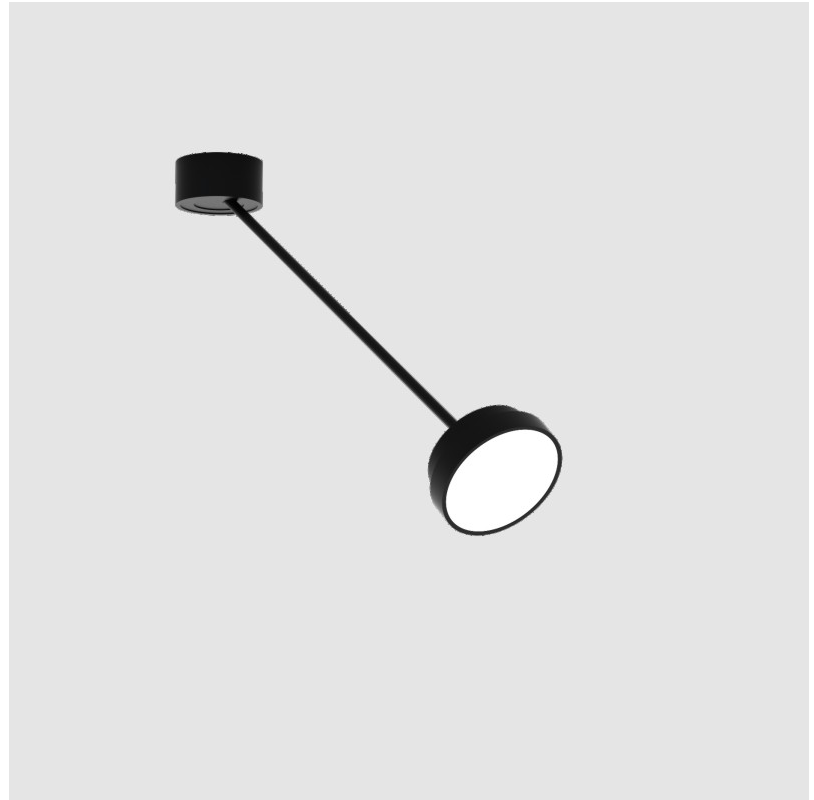

GENERAL

Series: Sign Diva Dancer
Subseries: Sign Diva Dancer Korona
Brand: Prolicht
Division: Architectural
Mounting Type: Suspension
Mounting Location: Ceiling
Subcategory: Pendant

PHYSICAL

Shape: Round
Diameter (mm): 200
Diameter (in): 7 7/8
Height (mm): 870
Depth (mm): 86
Height (in): 34 1/4
Depth (in): 3 3/8
Light Distribution: Adjustable / Direct
Weight (kg): 2.09
Weight (lbs): 4.607

Diffuser: PMMA - Opal / Micro-Prism / Sparkling Secret / Vintage Industrial

Fixture Finish: SSR / BKV / CWI / CRY / HAB / UFT / ITA / RUA / FTG / MYG / LOD / PUS / FRO / FUP / KIA / POP / BLS / SPG / MEY / GOH / GUM / CHC / COM / ABZ / JAG / OBR / MOS / ROR

Fixture Material: Extruded Aluminum / Steel

ELECTRICAL

Lamp Type: LED (Zhaga Standard)
Input Wattage (W): 11
Total Output Wattage (W): 10
Dimming: Tri-Mode (Non-Dimming and Phase Dimming (120Vac only) and 0-10V Dimming)
Driver Included: Yes
Driver Location: Integrated
Driver Type: Constant Current - Universal
Driver Class: Class 2
Input Voltage (V): 120 - 277
Constant Current (MA): 350

LED

Color Temperature (*K): 2700 / 3000 / 3500 / 4000
Max. Delivered Lumen (lm): 860 / 1080 / 1088 / 1110
CRI: >90 CRI
Lamp Life (hrs): 50000

OPTICAL

Adjustability: Rotational Canopy 170°; Tilting Canopy ±50°; Tilting Head ±90°

RATINGS AND CERTIFICATIONS

Certified By: Certified for North American Standards
IP rating: IP20