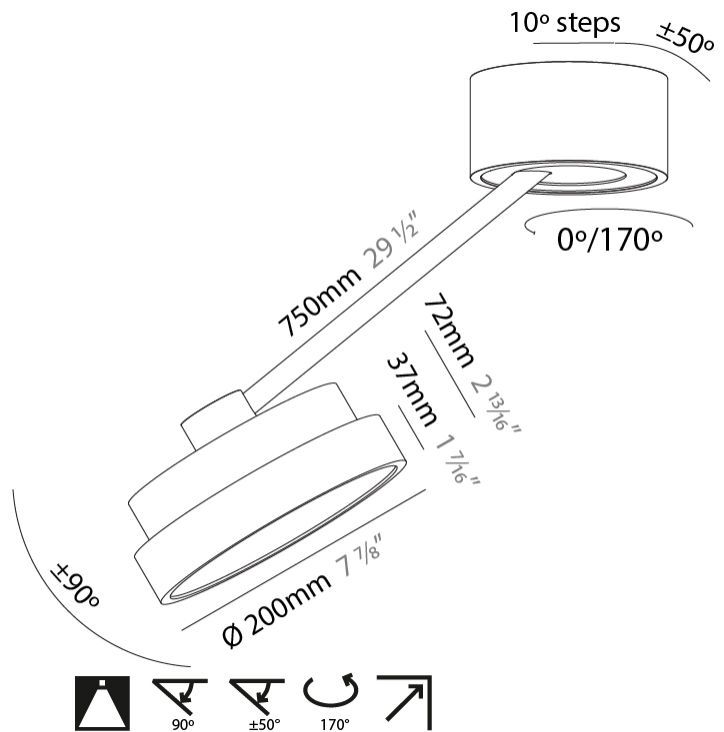

GENERAL

Series: Sign Diva Dancer
Subseries: Sign Diva Dancer Korona
Brand: Prolicht
Division: Architectural
Mounting Type: Suspension
Mounting Location: Ceiling
Subcategory: Pendant

PHYSICAL

Shape: Round
Diameter (mm): 200
Diameter (in): 7 7/8
Height (mm): 870
Depth (mm): 86
Height (in): 34 1/4
Depth (in): 3 3/8
Light Distribution: Adjustable / Direct
Weight (kg): 2.09
Weight (lbs): 4.607

Diffuser: PMMA - Opal / Micro-Prism / Sparkling Secret / Vintage Industrial

Fixture Finish: SSR / BKV / CWI / CRY / HAB / UFT / ITA / RUA / FTG / MYG / LOD / PUS / FRO / FUP / KIA / POP / BLS / SPG / MEY / GOH / GUM / CHC / COM / ABZ / JAG / OBR / MOS / ROR

Fixture Material: Extruded Aluminum / Steel

ELECTRICAL

Lamp Type: LED (Zhaga Standard)
Input Wattage (W): 11
Total Output Wattage (W): 10
Dimming: Tri-Mode (Non-Dimming and Phase Dimming (120Vac only) and 0-10V Dimming)
Driver Included: Yes
Driver Location: Integrated
Driver Type: Constant Current - Universal
Driver Class: Class 2
Input Voltage (V): 120 - 277
Constant Current (MA): 350

LED

Color Temperature (*K): 2700 / 3000 / 3500 / 4000
Max. Delivered Lumen (lm): 860 / 1080 / 1088 / 1110
CRI: >90 CRI
Lamp Life (hrs): 50000

OPTICAL

Adjustability: Rotational Canopy 170°; Tilting Canopy ±50°; Tilting Head ±90°

RATINGS AND CERTIFICATIONS

Certified By: Certified for North American Standards
IP rating: IP20